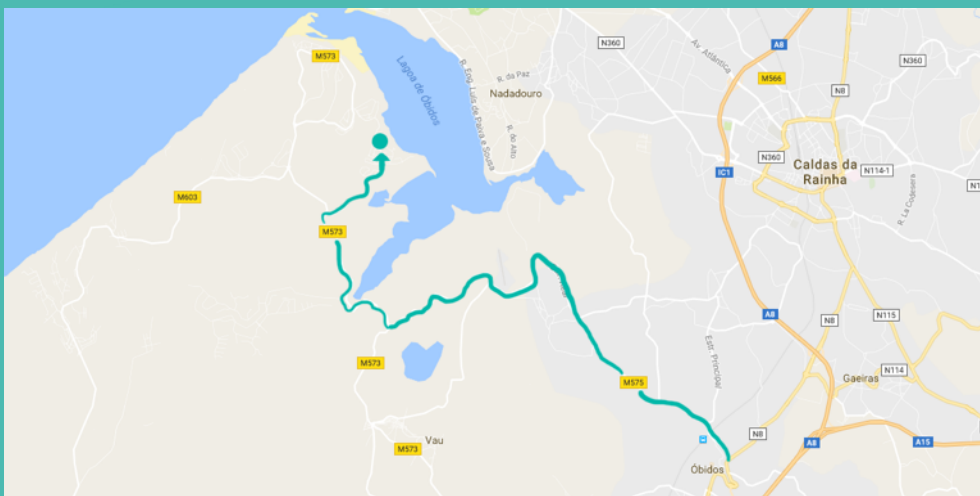

## HOW TO GET TO US:

RECEPTION : Travessa do Remo, N1 A - Casalinho  
2510 - 662 Vau - Óbidos TEL .: +351 262 960 387  
COORDINATES GPS: 3 9.407831 -9.221535

## OTHER INFORMATION FOR YOUR TRIP

- The check -in can be done from 15:00 . The check- out until 11.00 .
- The nearest ATM is located in the town of Vau .

Obidos Fire | Estrada N8, Senhora da Pedra 2510-102 Óbidos  
Telephone: 262 959 144 / 262 959 728

Supermarket Pingo Doce Obidos | Estrada N8 - Lote 1 2510 - Óbidos  
Horário: 8h30– 21h00

OBIDOS LAGOON  
WELLNESS RETREAT

Obidos Lagoon Wellness Retreat  
Travessa do Remo 1A, Casalinho, Vau Óbidos, Portugal